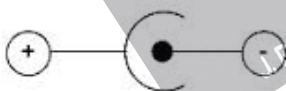

Controls

- **Level:** The Level control introduces clean boost and can be used independent of the Ratio control
- **Ratio:** The Ratio control introduces the ratio of gain vs boost. You can achieve the classic ODS sounds very easily but it all depends on your guitar, pickups and amp as to where the sweet spot is. Start blending in the gain control and it will simultaneously reduce clean volume & introduce gain. Somewhere in the middle is the sweet spot or mix of the two, please experiment.
- **Treble:** Turn to the right to increase treble, to the left to decrease treble.
- **Deep:** The Deep control varies the level of midrange prominence. Turn to the left and it will be scooped in the midrange with more emphasis on treble and bass. Turn the Deep control to the right and it will introduce a thick, low midrange. Once you achieve your desired tone on the deep control, adjust the treble to taste for clarity.